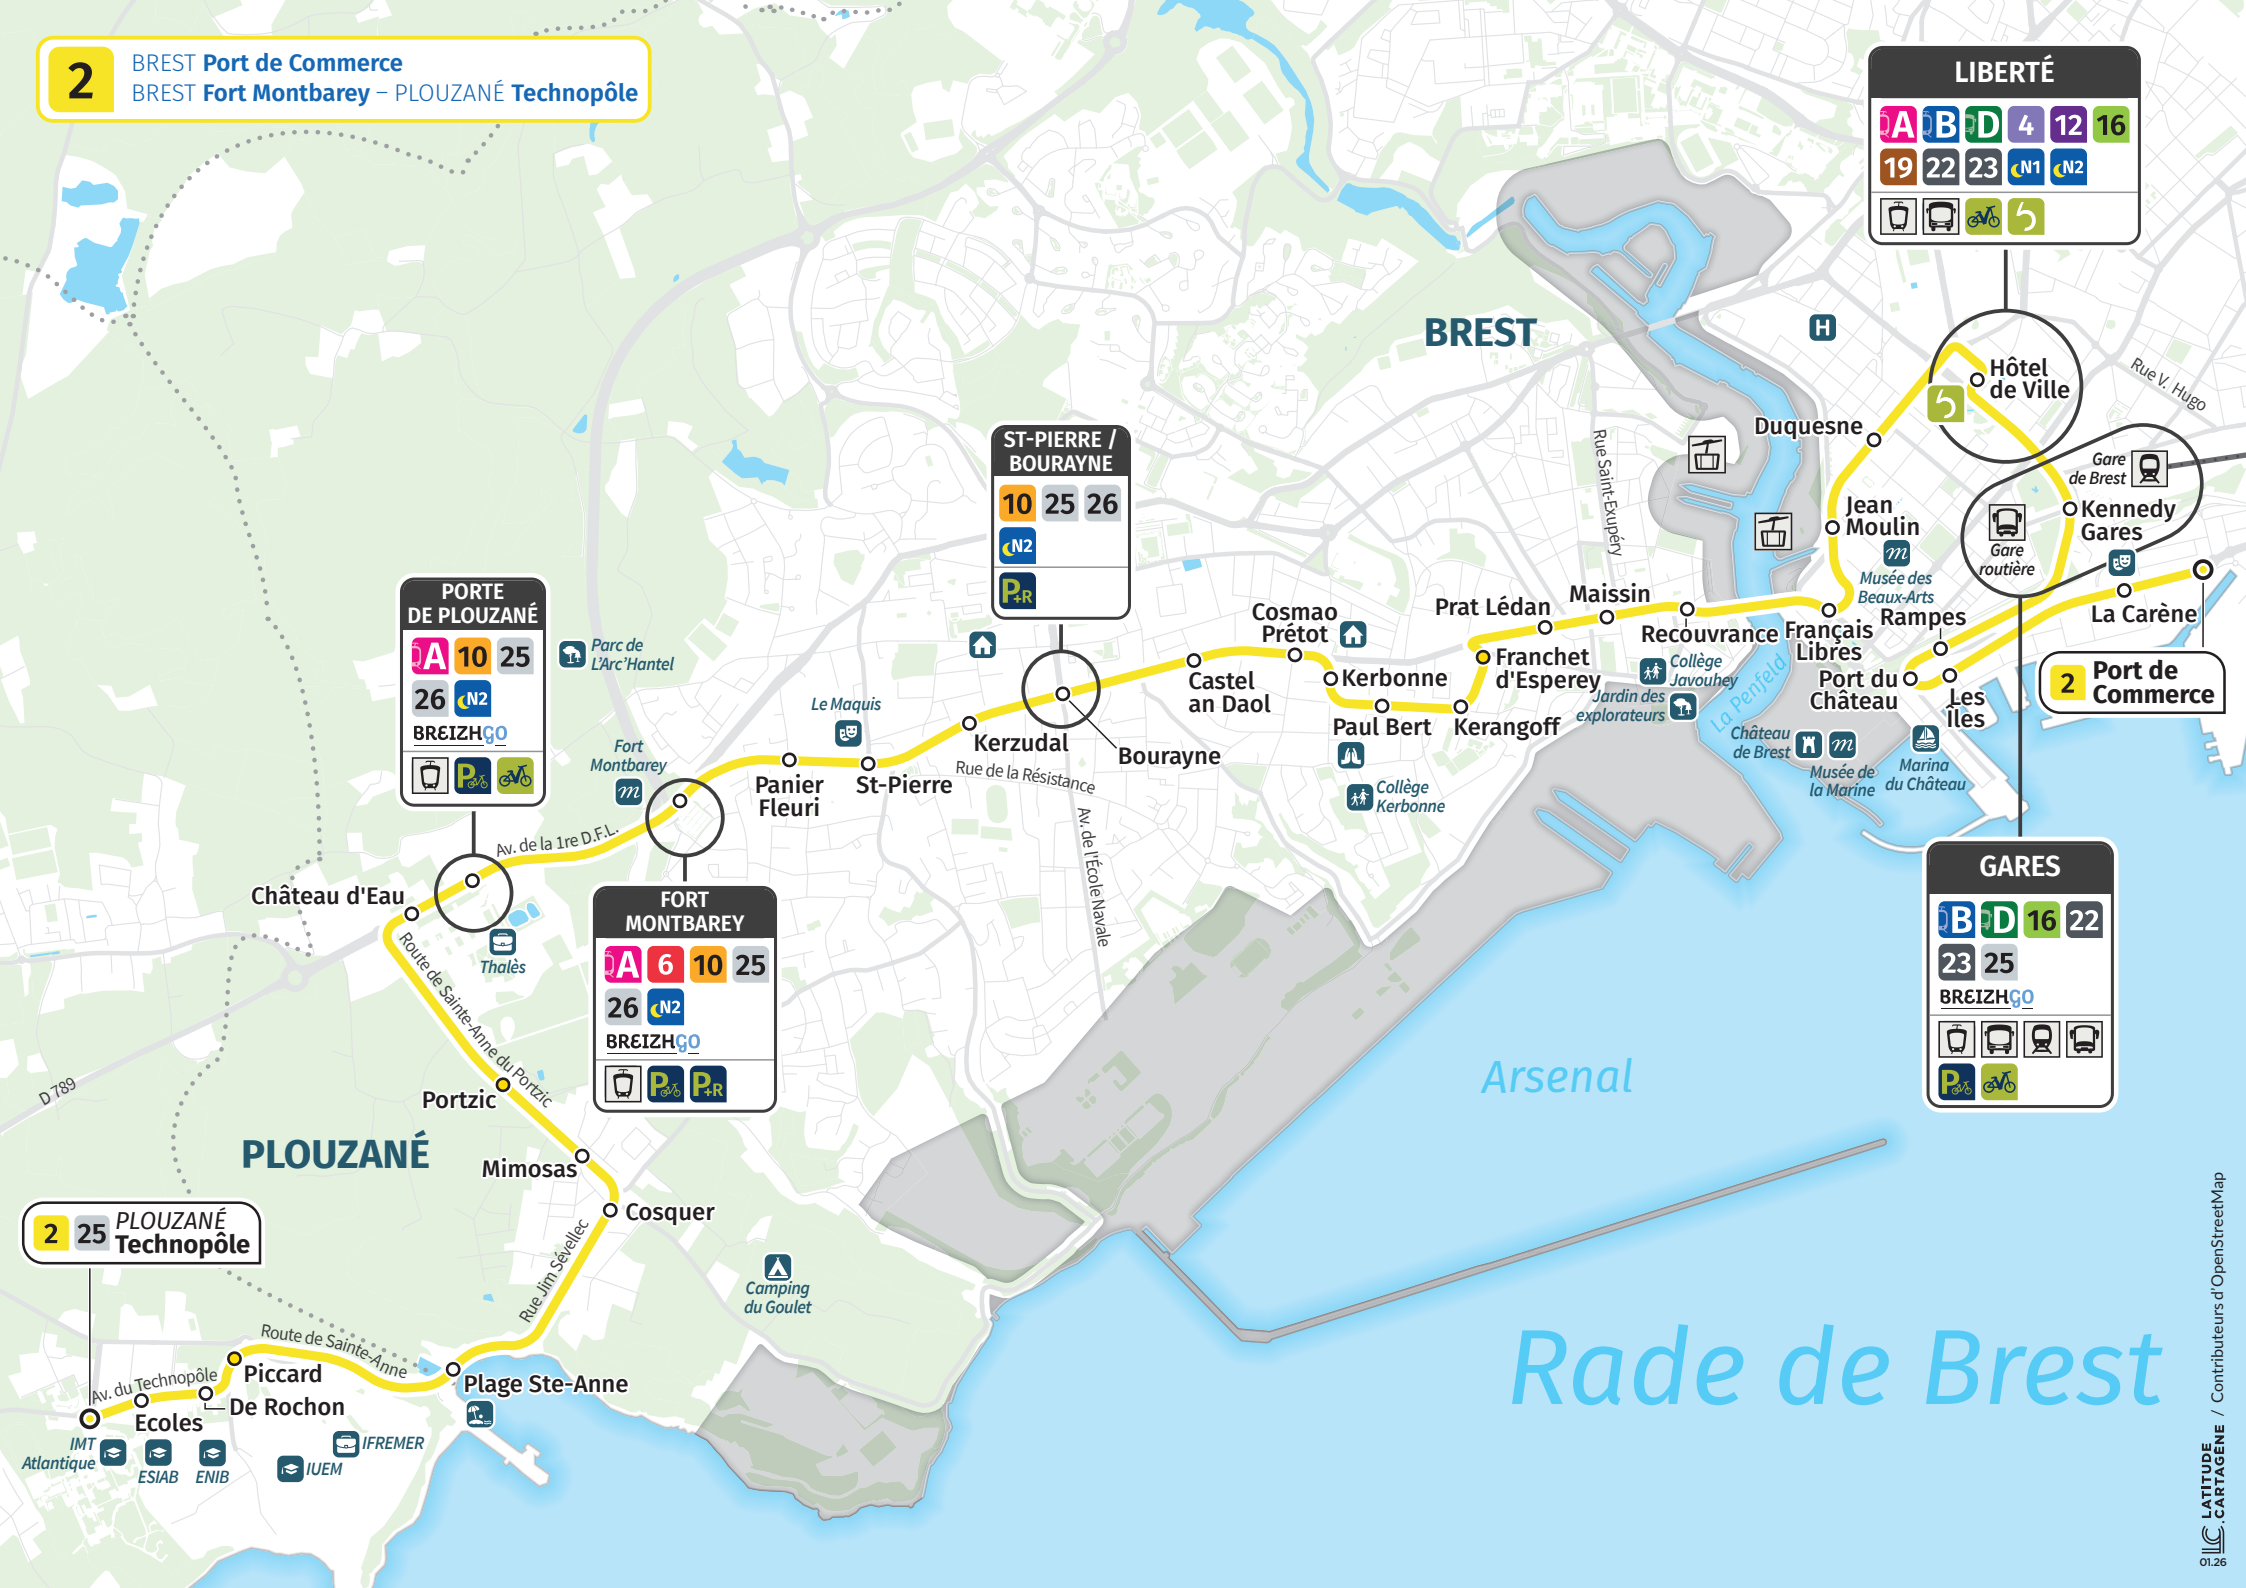

2

BREST **Port de Commerce**  
BREST **Fort Montbarey** – PLOUZANÉ **Technopôle**

**LIBERTÉ**

A	B	D	4	12	16
19	22	23	N1	N2	

Icons: Bus, Tram, Bicycle, Scooter

**PORTE DE PLOUZANÉ**

A	10	25
26	N2	

BREIZHGO

Icons: Bus, Tram, Bicycle, Scooter

**ST-PIERRE / BOURAYNE**

10	25	26
N2		
P-R		

**FORT MONTBAREY**

A	6	10	25
26	N2		

BREIZHGO

Icons: Bus, Tram, Bicycle, Scooter

**GARES**

B	D	16	22
23	25		

BREIZHGO

Icons: Bus, Tram, Train, Scooter, Bicycle

**2 25 PLOUZANÉ Technopôle**

Rade de Brest